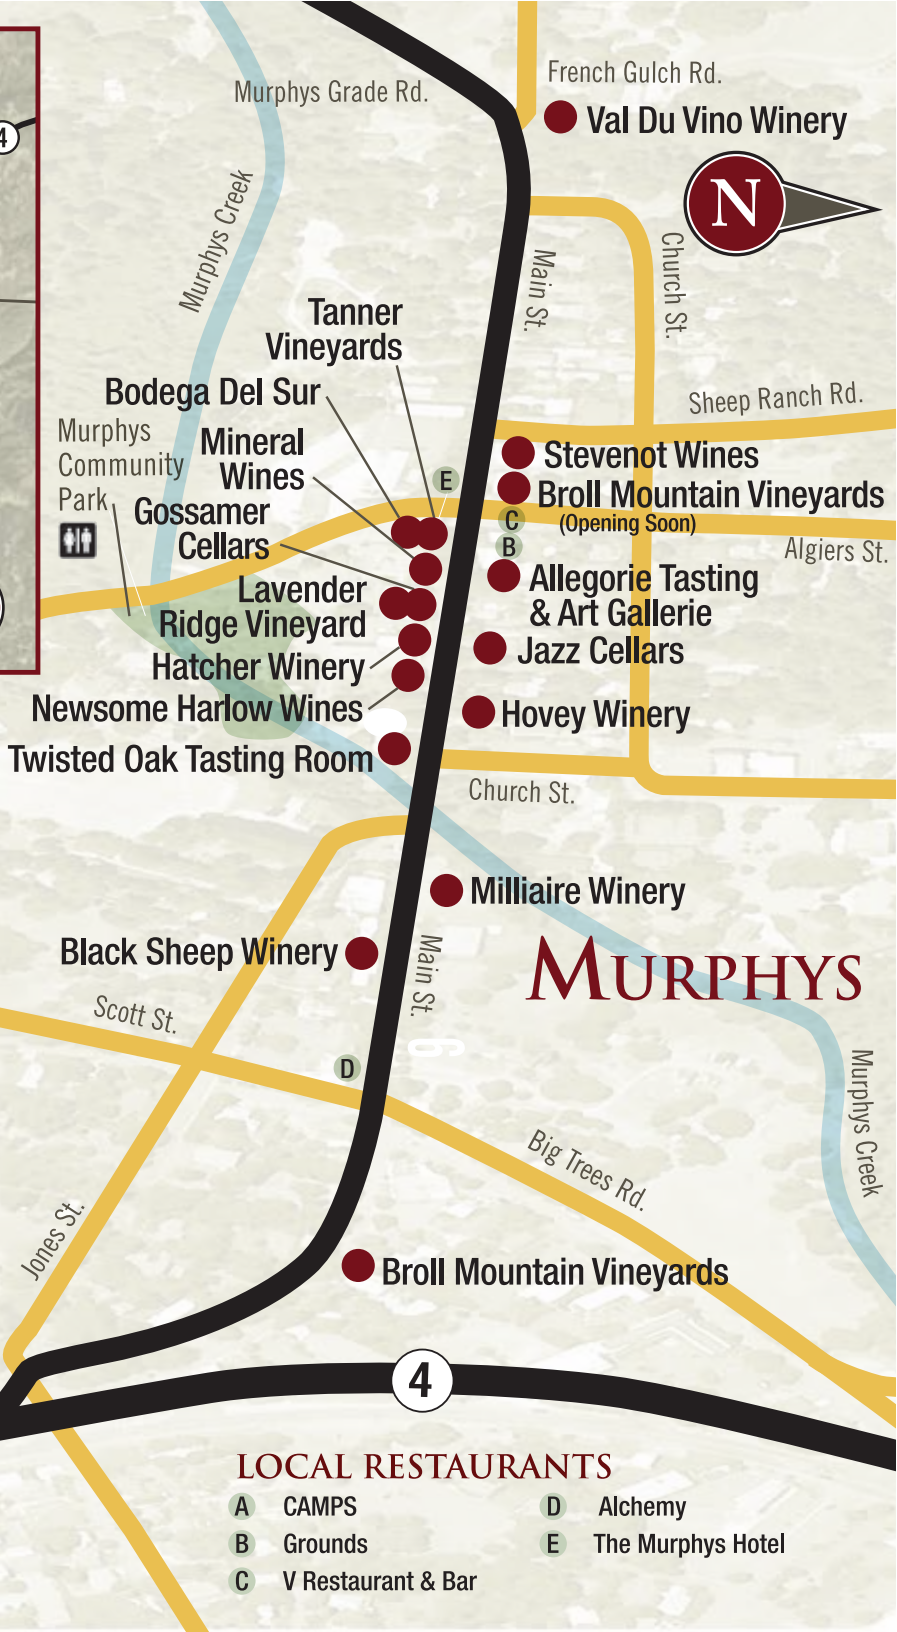

**Tasting room locations outside Murphys**

- 1 Vino Metate
- 2 Four Winds Cellars
- 3 Twisted Oak Winery
- 4 Coppermine Winery
- 5 Chatom Winery & School Street
- 6 Ayrael Vieux Vineyard & Winery
- 7 Ironstone Winery
- 8 Brice Station Vineyards
- 9 Indian Rock Vineyards
- Topsy Frog Wine Bar located in Copperopolis

**CALAVERAS**  
WINEGRAPE ALLIANCE  
**TASTING ROOM LOCATIONS**

French Gulch Rd.

● Val Du Vino Winery

Murphys Grade Rd.

Murphys Creek

Main St.

Church St.

Tanner Vineyards

Black Sheep Winery

Scott St.

Main St.

● Broll Mountain Vineyards

Big Trees Rd.

Jones St.

4

**LOCAL RESTAURANTS**

- A CAMPS
- B Grounds
- C V Restaurant & Bar
- D Alchemy
- E The Murphys Hotel